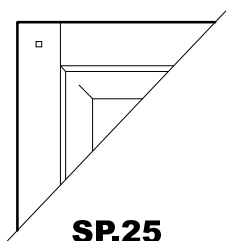

Accent Plugs

SP.25