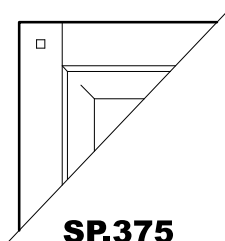

Accent Plugs

SP.375

Call Customer Service for Current Pricing

Accent Plugs are $x.xx per plug.

Above are examples of plug placement. We are always ready to customize for any need that may arise. All plugs are sanded flush, unless otherwise specified.

Radius Corners

Call Customer Service for Current Pricing

Radius Corners are $x.xx per Door or Drawer Front.

Above are the most common radii requested. Please call us with any other radius needs.